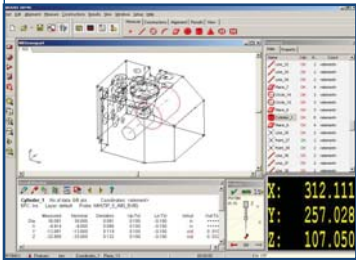

Axel Lite Software

Cost Conscious Graphical Measurement