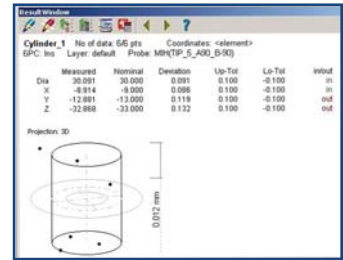

Axel Lite Software

Cost Conscious Graphical Measurement