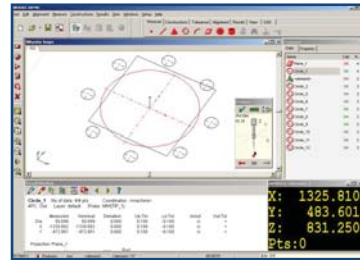

Axel Lite Software

Cost Conscious Graphical Measurement